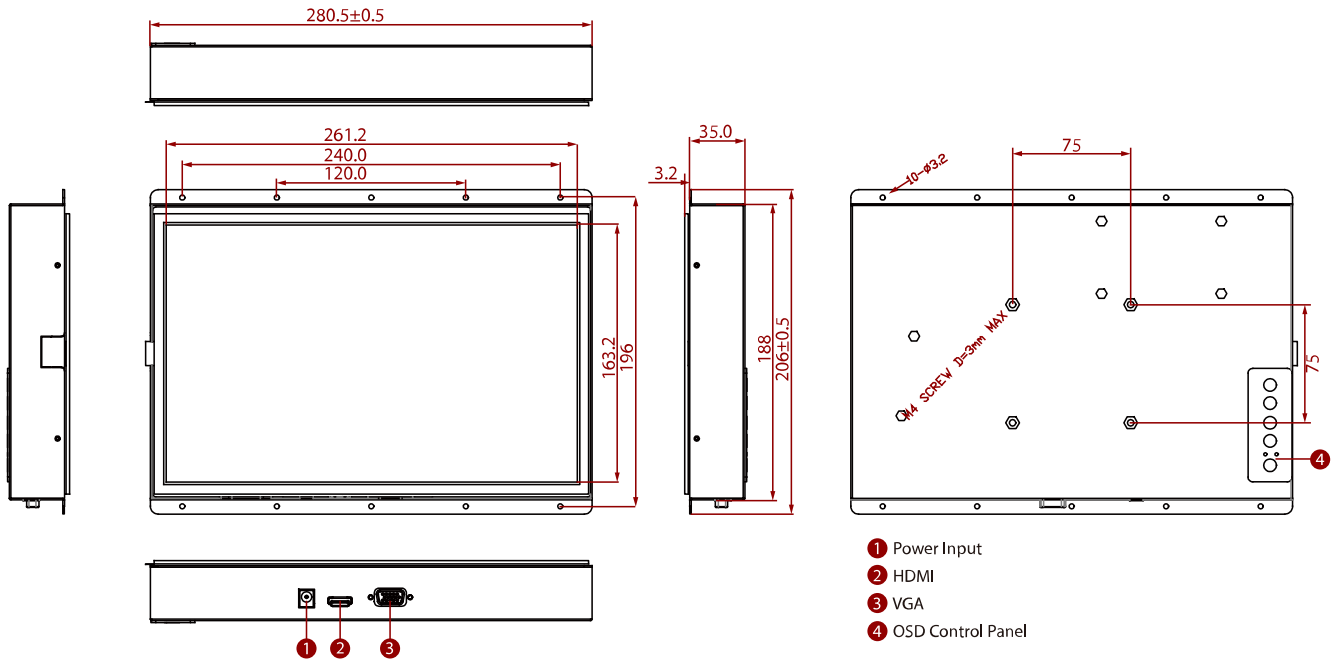

W12L100-OFM9

12.1" Open Frame Display

KEY FEATURES

- 12.1inch, 1280 x 800 Open Frame Display
- VGA and HDMI input
- Open frame
- VESA mount

SPECIFICATIONS

Display	
Resolution	1280x800
Contrast Ratio	1000:1
Display Color	16.2M Colors
Active Area	261.12x163.2 mm
Size	12.1 inches
Panel Brightness	400.0 nits
View Angles	88,88,88,88
Touch / Glass	Resistive Touch Screen (Optional) Protection Glass w/o Touch Function (Optional) SAW Touch (Surface Acoustic Wave) (Optional)
Environment	
Operating Humidity	10% to 90% RH, Non-Condensing
Storage Temperature	-10°C to 60°C
Operating Temperature	0°C to 50°C
Certification	
Certification	CE, FCC
IO Ports	
USB Port	1 x USB for Touch Screen (Optional)
Audio	Audio line in (3.5mm) (Optional) 2 x Speaker (Optional)
Video	1 x VGA 1 x HDMI (Optional) 1 x DVI (Optional)
Accessory	
Accessory	1 x VGA cable 1 x HDMI cable 100~240V AC to DC Adapter Power Cord Manual VESA screws(Varies by product)
Optional Accessory	Remote Controller (Optional,Varies by product)
Power	
Power Rating	12V DC in 24V DC in (optional)
Control	
Button	5 Keys: -, +, Power, Esc, Enter

DIMENSIONS UNIT:MM

NOTE

1. This is a simplified drawing and some components are not marked in detail.
2. Please contact our sales representative if you need further product information.
3. All specifications are subject to change without prior notice.
4. The product shown in this datasheet is a standard model. For diagrams that contain customized or optional I/O, please contact the Winmate Sales Team for more information.