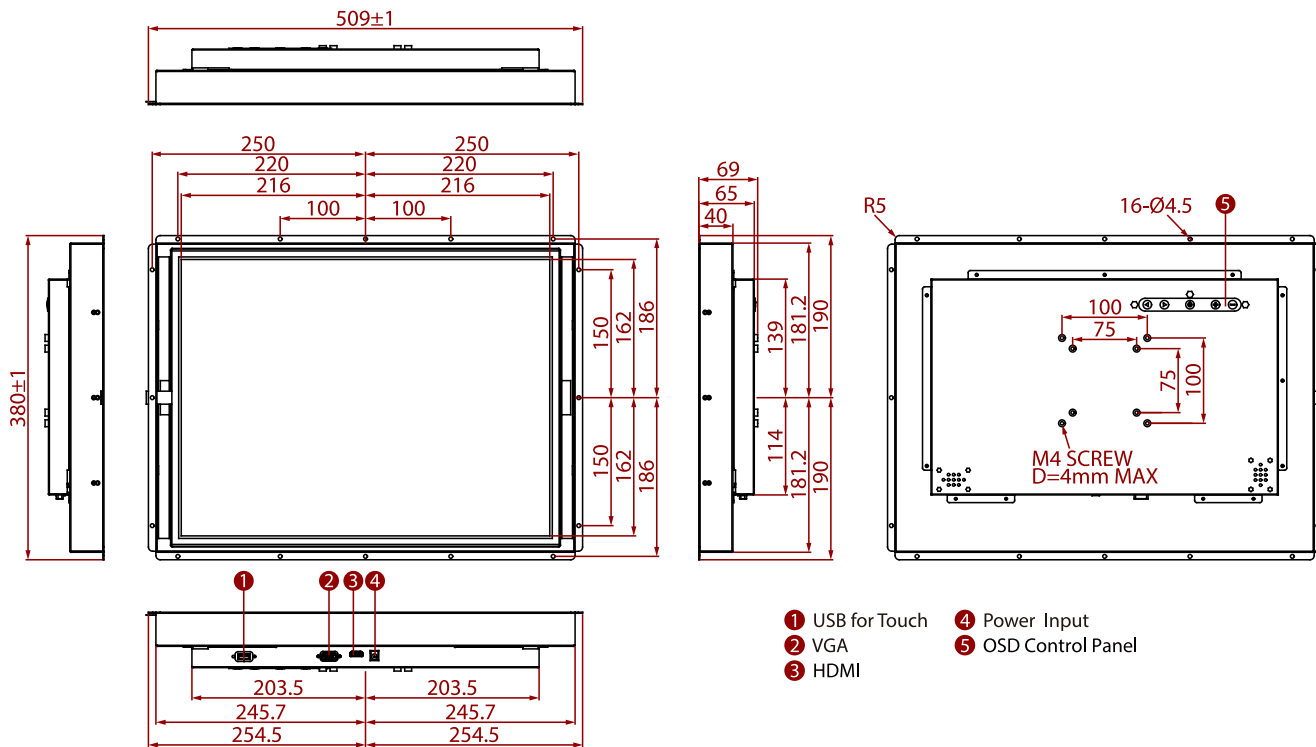

R21L100-OFM1

21.3" Open Frame Display

KEY FEATURES

- 21.3", 1600 x 1200
- VGA and HDMI input
- Open frame
- VESA mount

SPECIFICATIONS

Display	
Resolution	1600x1200
Contrast Ratio	1800:1
Display Color	16.8M Colors
Active Area	432x324 mm
Size	21.3 inches
Panel Brightness	1000.0 nits
View Angles	89,89,89,89
Touch / Glass	Resistive Touch Screen (Optional) Protection Glass w/o Touch Function (Optional)
Environment	
Operating Humidity	10% to 90% RH, Non-Condensing
Storage Temperature	-10°C to 60°C
Operating Temperature	0°C to 50°C
Certification	
Certification	CE, FCC
IO Ports	
USB Port	1 x USB for Touch Screen (Optional)
Audio	Audio line in (3.5mm) (Optional) 2 x Speaker (Optional)
Video	1 x VGA 1 x HDMI (Optional) 1 x DVI (Optional)
Mechanical	
Dimension	509 x 380 x 65 mm
Enclosure	Metal
Mounting	VESA Mount/ Rear Mount
Cooling System	Fanless Design
Accessory	
Accessory	1 x VGA cable 1 x HDMI cable 100~240V AC to DC Adapter Power Cord Manual VESA screws(Varies by product)
Optional Accessory	Remote Controller (Optional,Varies by product)
Power	
Power Rating	12V DC in 24V DC in (optional)
Control	

DIMENSIONS UNIT:MM

NOTE

1. This is a simplified drawing and some components are not marked in detail.
2. Please contact our sales representative if you need further product information.
3. All specifications are subject to change without prior notice.
4. The product shown in this datasheet is a standard model. For diagrams that contain customized or optional I/O, please contact the Winmate Sales Team for more information.