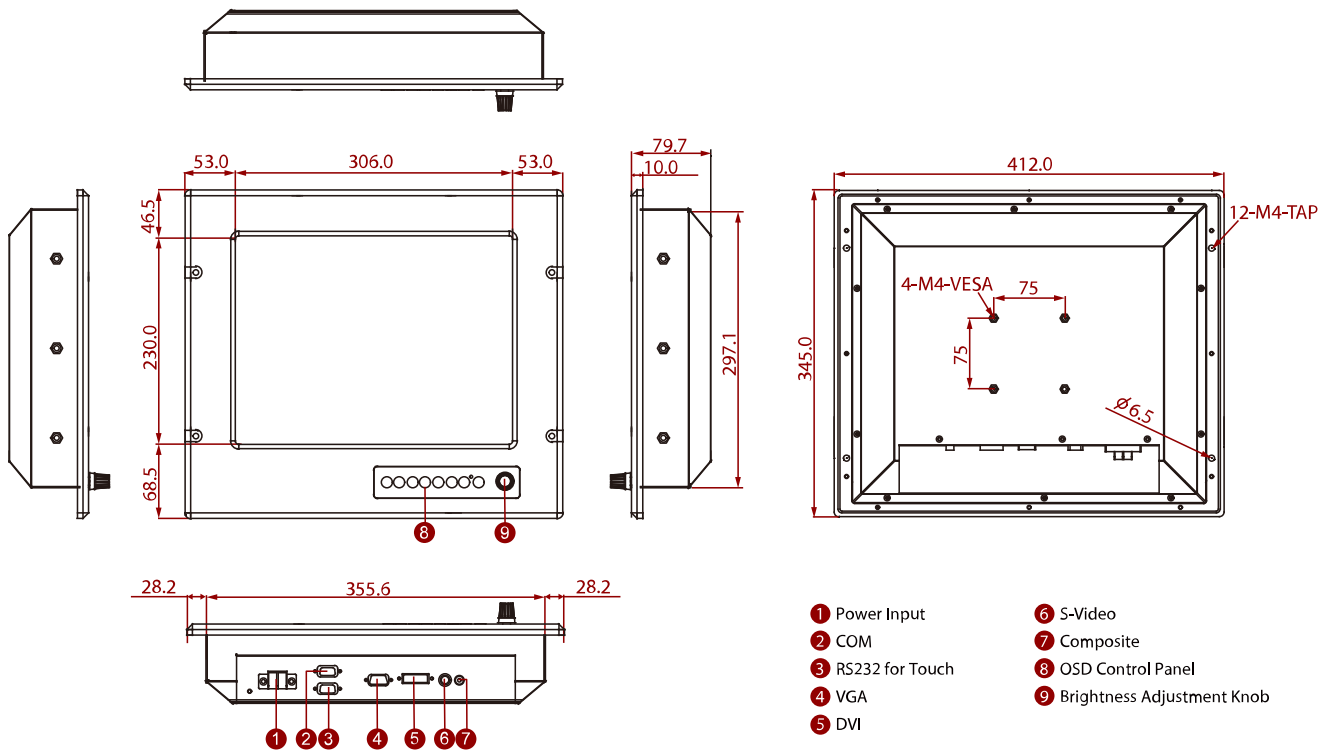

DIMENSIONS UNIT:MM

NOTE

1. This is a simplified drawing and some components are not marked in detail.
2. Please contact our sales representative if you need further product information.
3. All specifications are subject to change without prior notice.
4. The product shown in this datasheet is a standard model. For diagrams that contain customized or optional I/O, please contact the Winmate Sales Team for more information.