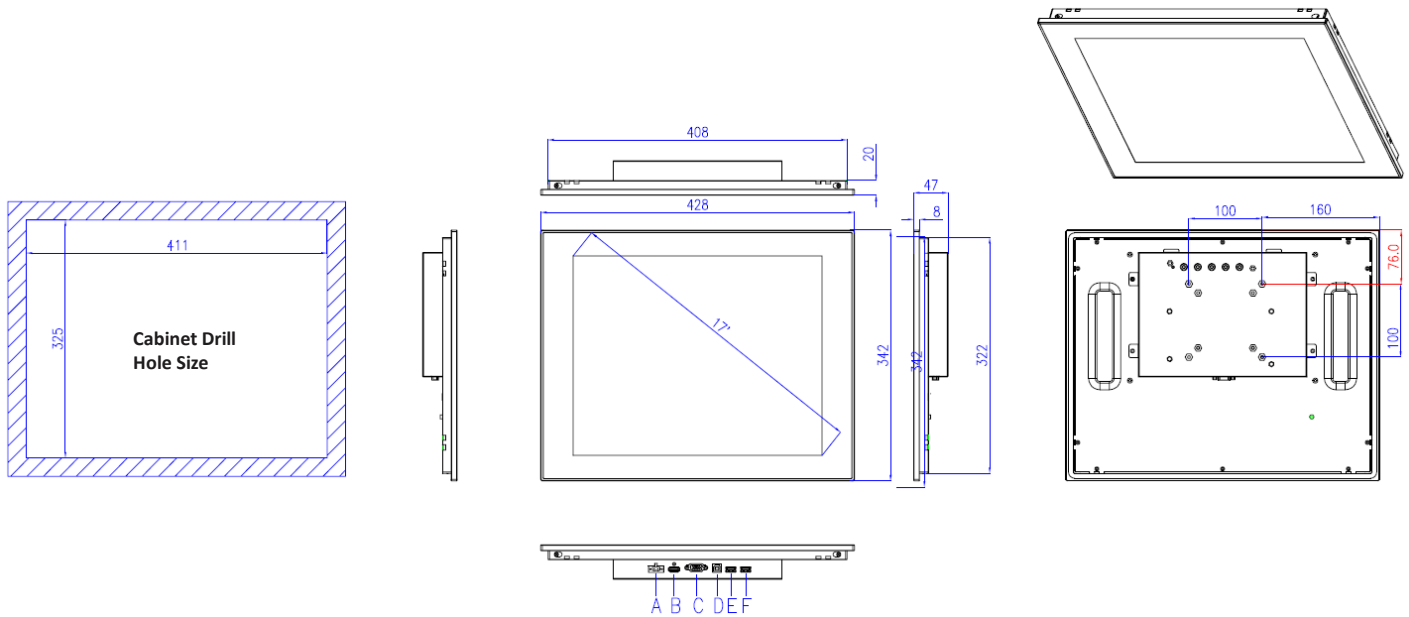

PANEL5000-C173-L

A1 Touch Screen Monitor

17" SXGA Capacitive Touch Screen
Industrial Monitor

Specifications :

General	Control button	Set Contrast ratio and Luminance via OSD at the back panel
	Dimensions (W x H x D)	428mm x 342mm x 47mm (16.85" x 13.46" x 1.85")
	Drill Hole Size (W x H)	411mm x 325mm (16.18" x 12.80")
	Box structure	Front panel: aluminum-magnesium alloy, anodized coating ;Back cover: SGCC, Ground isolation protection
	Mounting	Support Embedded,wall-mounted,Desktop and VESA mounting
	Power Supply	DC 12 - 24V
	Power Dissipation	12W
	Signal input	VGA & HDMI
	NW	4.34kg (9.57lb)
LCD	LCD Size	17" SXGA TFT
	Resolution	1280 x 1024
	Colors	16.7MB
	Active Area (W x H)	338mm x 270mm (13.31"x 10.63")
	Backlight	LED
	MTBF	30000hrs
	Pixel Pitch(H x V)	0.264 x 0.264
	Luminance	250cd/m ²
	Contrast Ratio	1000 : 1
	Viewing Angle	(L) 85 / (R) 85 / (T) 80 / (B) 80
Touchscreen	Type	Multi-point capacitive touch screen
	Transmittance	> 87%
	Controller interface	USB 2.0 Type B
	Driver Support	Windows XP, Windows 7, Winows8, Windows 10, Linux
	Multi-touch	10 points (windows system)
	Surface Hardness	Mohs' Number 7H
Environmental	Work Temperature	-20 ~ 60° C (-4~140 °F)
	Storage Temperature	-30 ~ 80° C (-22 ~ 176 °F)
	Relative humidity	10~95% RH@40°C,non-condensing
	Shake	SSD applied: 1.5 Grms, IEC 60068-2-64, random, 5 ~ 500 Hz, 1 hr/axis
	Shock	SSD applied: 10 G, IEC 60068-2-64, Half-sine wave, 11ms duration
	EMC	CE/FCC Class A
	Water-proof	Front panel IP65

Dimensions:

Unit : mm

A: DC IN	B:HDMI	C:VGA	D:USBT TOUCH	E:USB	F:USB
----------	--------	-------	--------------	-------	-------

Ordering Information:

Product Code	Description
PANEL5000-C173-L	17" TFT LCD / 1280*1024 / 1xVGA / 1xHDMI / 2xUSB / Capacitive Touch Screen/DC12-24V input