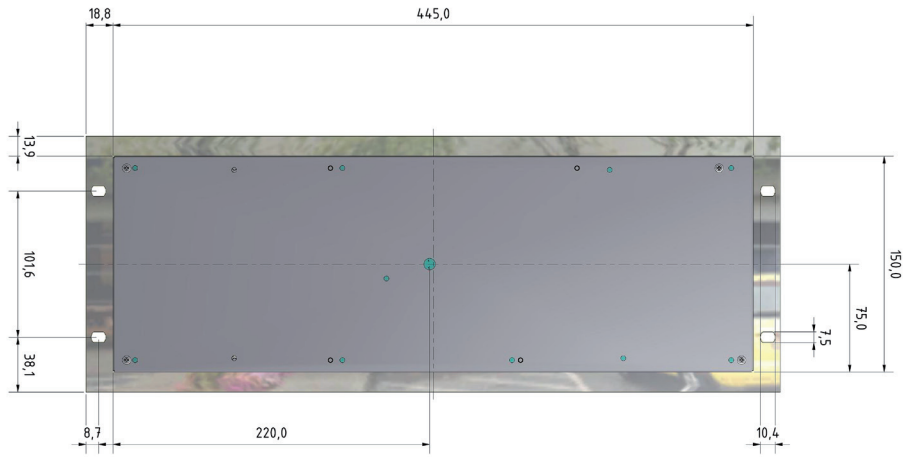

TKS-105c-FP-4 HE

4 HE / 4 RU

www.tks.indukey.com

Version 012012

Änderungen und Irrtümer vorbehalten! / Errors and omissions exceptet