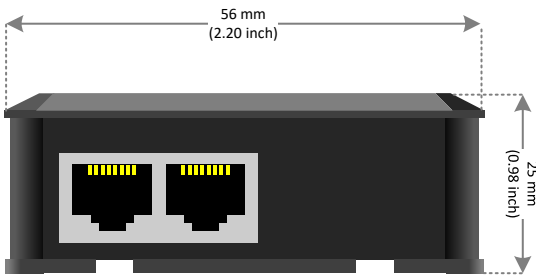

SYSG7080 Digital Input Module 6 Port

Overview

Dimensions

Front Panel View

Right Panel View

Left Panel View

Top Panel View

Rear Panel View

Physical Properties

Dimensions (H x W x D)	56x44x25 mm 2.20x1.73x0.98 inch
Color	Black
Weight	60 (+/- 5%) grams

Technical Properties

Maximum Distance from Main Unit	200 m
External Device Input	YES – 6 Units
Power Over ExaBus Port	YES
Power Over External Device	NO
Supported External Devices	YES – Detectors and devices with dry contact output. (Smoke detector, Magnetic Contact, PIR Detector)
Supported Units	SYSG4001, SYSG7001, IP PDU