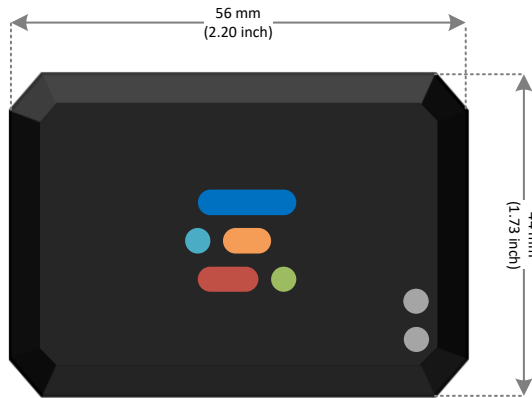

SYSG7080 Digital Input Module 6 Port

Overview

Dimensions

Front Panel View

Right Panel View

Left Panel View

Top Panel View

Rear Panel View

Physical Properties

Dimensions (H x W x D)	56x44x25 mm 2.20x1.73x0.98 inch
Color	Black
Weight	60 (+/- 5%) grams

Technical Properties

Maximum Distance from Main Unit	200 m
External Device Input	YES – 6 Units
Power Over ExaBus Port	YES
Power Over External Device	NO
Supported External Devices	YES – Detectors and devices with dry contact output. (Smoke detector, Magnetic Contact, PIR Detector)
Supported Units	SYSG4001, SYSG7001, IP PDU