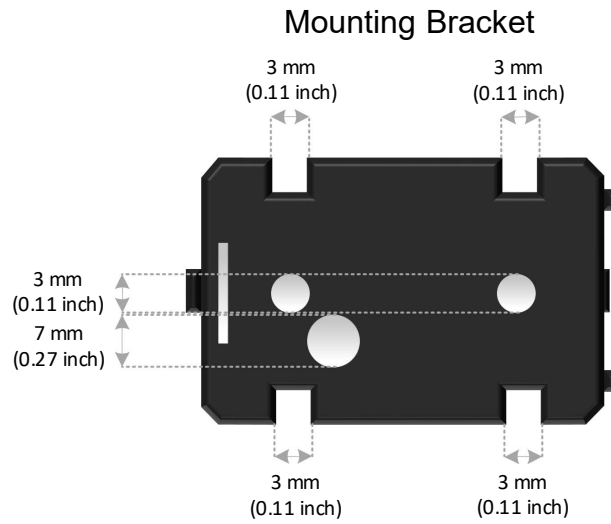

SYSG7080 Assembly Walkthrough

STEP A

Mounting Type - 1