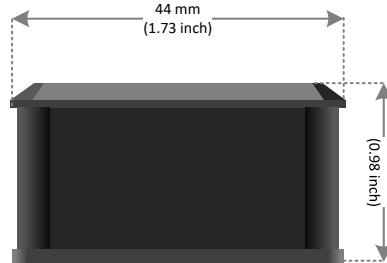

SYSG7080 Digital Input Module 6 Port

Overview

Dimensions

Front Panel View

Right Panel View

Left Panel View

Top Panel View

Rear Panel View

Physical Properties

Dimensions (H x W x D)	56x44x25 mm 2.20x1.73x0.98 inch
Color	Black
Weight	60 (+/- 5%) grams

Technical Properties

Maximum Distance from Main Unit	200 m
External Device Input	YES – 6 Units
Power Over ExaBus Port	YES
Power Over External Device	NO
Supported External Devices	YES – Detectors and devices with dry contact output. (Smoke detector, Magnetic Contact, PIR Detector)
Supported Units	SYSG4001, SYSG7001, IP PDU