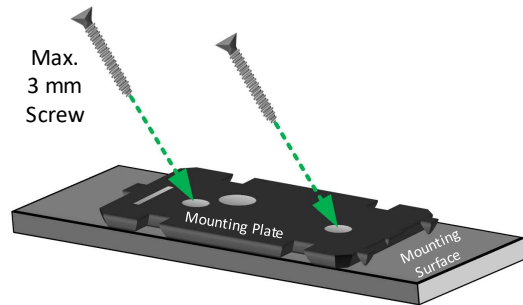

SYSG7080 Assembly Walkthrough

STEP A

Mounting Type - 1

STEP B

Mounting Type - 2

STEP C

Head Office

A: Yeşilce Mh. Doğa Sk. Kökten Plaza No:6 Kat:2 34418 Kağıthane - İstanbul
 T: +90 212 275 73 22 F: +90 212 275 73 66
 E: info@exagate.com

Physical Properties

Dimensions (H x W x D)	56x44x25 mm 2.20x1.73x0.98 inch
Color	Black
Weight	60 (+/- 5%) grams

Technical Properties

Maximum Distance from Main Unit	200 m
External Device Input	YES – 6 Units
Power Over ExaBus Port	YES
Power Over External Device	NO
Supported External Devices	YES – Detectors and devices with dry contact output. (Smoke detector, Magnetic Contact, PIR Detector)
Supported Units	SYSG4001, SYSG7001, IP PDU