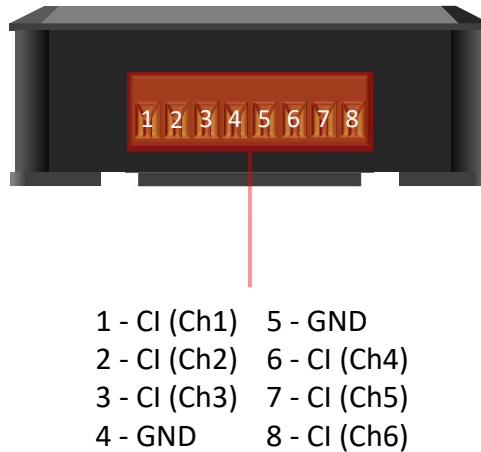

Left Panel View

*CI: Configurable Input

Head Office

A: Yeşilce Mh. Doğa Sk. Kökten Plaza No:6 Kat:2 34418 Kağıthane - İstanbul
T: +90 212 275 73 22 F: +90 212 275 73 66
E: info@exagate.com

Support

support@exagate.com