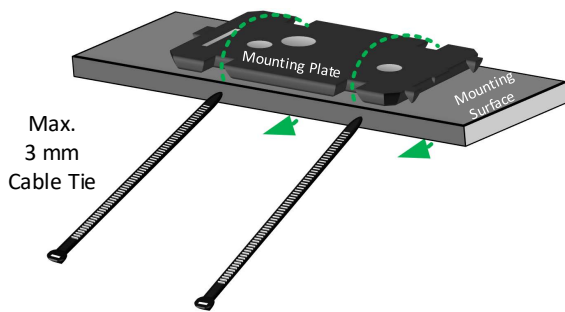

SYSG7080 Assembly Walkthrough

STEP A

Mounting Type - 1

STEP B

Mounting Type - 2

STEP C

Head Office

A: Yeşilce Mh. Doğa Sk. Kökten Plaza No:6 Kat:2 34418 Kağıthane - İstanbul
 T: +90 212 275 73 22 F: +90 212 275 73 66
 E: info@exagate.com

Physical Properties

Dimensions (H x W x D)	56x44x25 mm 2.20x1.73x0.98 inch
Color	Black
Weight	60 (+/- 5%) grams

Technical Properties

Maximum Distance from Main Unit	200 m
External Device Input	YES – 6 Units
Power Over ExaBus Port	YES
Power Over External Device	NO
Supported External Devices	YES – Detectors and devices with dry contact output. (Smoke detector, Magnetic Contact, PIR Detector)
Supported Units	SYSG4001, SYSG7001, IP PDU