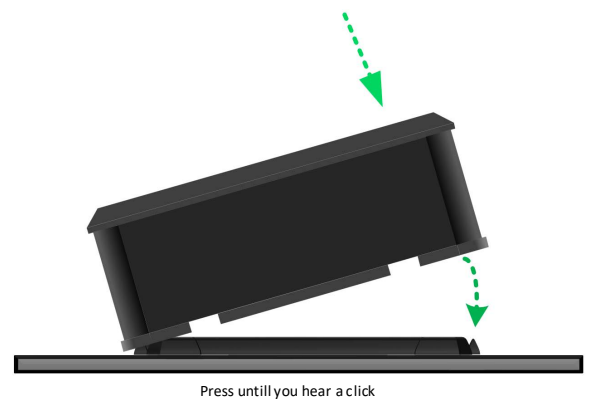

SYSG7080 Assembly Walkthrough

STEP A

Mounting Type - 1

STEP B

Mounting Type - 2

STEP C

Head Office

A: Yeşilce Mh. Doğa Sk. Kökten Plaza No:6 Kat:2 34418 Kağıthane - İstanbul
 T: +90 212 275 73 22 F: +90 212 275 73 66
 E: info@exagate.com

Physical Properties

Dimensions (H x W x D)	56x44x25 mm 2.20x1.73x0.98 inch
Color	Black
Weight	60 (+/- 5%) grams

Technical Properties

Maximum Distance from Main Unit	200 m
External Device Input	YES – 6 Units
Power Over ExaBus Port	YES
Power Over External Device	NO
Supported External Devices	YES – Detectors and devices with dry contact output. (Smoke detector, Magnetic Contact, PIR Detector)
Supported Units	SYSG4001, SYSG7001, IP PDU