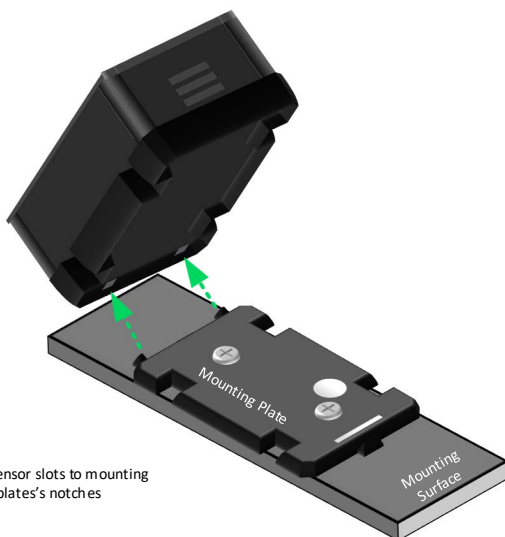

SYSG7080 Assembly Walkthrough

STEP A

Mounting Type - 1

STEP B

Mounting Type - 2

STEP C

Head Office

A: Yeşilce Mh. Doğa Sk. Kökten Plaza No:6 Kat:2 34418 Kağıthane - İstanbul
 T: +90 212 275 73 22 F: +90 212 275 73 66
 E: info@exagate.com

Physical Properties

Dimensions (H x W x D)	56x44x25 mm 2.20x1.73x0.98 inch
Color	Black
Weight	60 (+/- 5%) grams

Technical Properties

Maximum Distance from Main Unit	200 m
External Device Input	YES – 6 Units
Power Over ExaBus Port	YES
Power Over External Device	NO
Supported External Devices	YES – Detectors and devices with dry contact output. (Smoke detector, Magnetic Contact, PIR Detector)
Supported Units	SYSG4001, SYSG7001, IP PDU