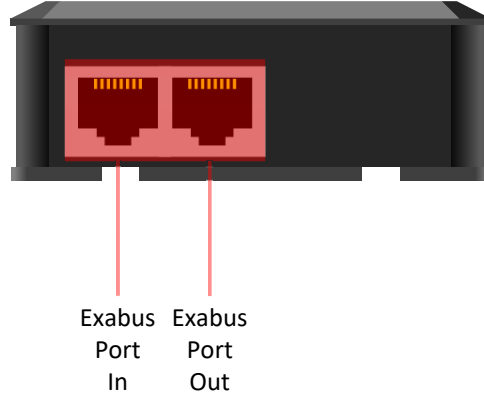

Dimensions

Right Panel View