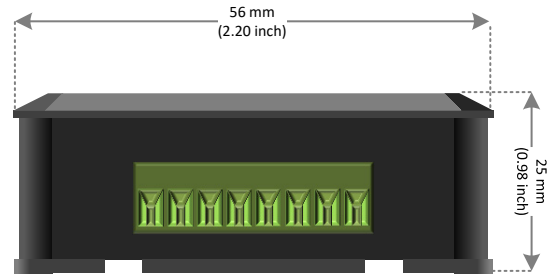

SYSG7080 Digital Input Module 6 Port

Overview

Dimensions

Front Panel View

Right Panel View

Left Panel View

Top Panel View

Rear Panel View

Physical Properties

Dimensions (H x W x D)	56x44x25 mm 2.20x1.73x0.98 inch
Color	Black
Weight	60 (+/- 5%) grams

Technical Properties

Maximum Distance from Main Unit	200 m
External Device Input	YES – 6 Units
Power Over ExaBus Port	YES
Power Over External Device	NO
Supported External Devices	YES – Detectors and devices with dry contact output. (Smoke detector, Magnetic Contact, PIR Detector)
Supported Units	SYSG4001, SYSG7001, IP PDU