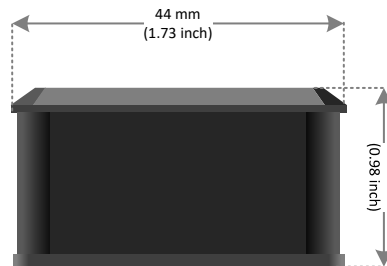

SYSG7080 Digital Input Module 6 Port

Overview

Dimensions

Front Panel View

Right Panel View

Left Panel View

Top Panel View

Rear Panel View

Physical Properties

Dimensions (H x W x D)	56x44x25 mm 2.20x1.73x0.98 inch
Color	Black
Weight	60 (+/- 5%) grams

Technical Properties

Maximum Distance from Main Unit	200 m
External Device Input	YES – 6 Units
Power Over ExaBus Port	YES
Power Over External Device	NO
Supported External Devices	YES – Detectors and devices with dry contact output. (Smoke detector, Magnetic Contact, PIR Detector)
Supported Units	SYSG4001, SYSG7001, IP PDU