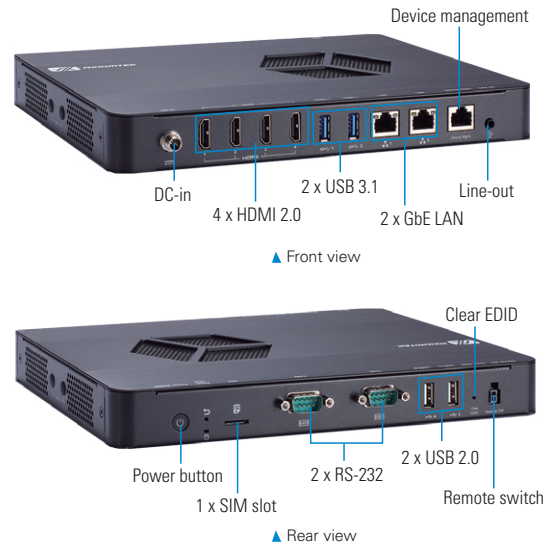

DSP600-211

4K Digital Signage Player with AMD Ryzen™ Embedded V1000 Series,
4 HDMI, 2 GbE LAN and 4 USB

Features

- AMD Ryzen™ Embedded V1000 series
- 2 DDR4-2400 SO-DIMM for up to 32GB of memory
- 4 HDMI 2.0 with 4K resolution
- 4 USB and 2 GbE LAN
- 1 M.2 Key E 2230 for Wi-Fi/BT
- 2 M.2 Key M 2280 for storage

Specifications

CPU	AMD Ryzen™ Embedded Quad Core V1807B/V1605B
Chipset	SoC integrated
System Memory	2 x DDR4-2400 SO-DIMM, up to 32GB
Storage	1 x M.2 Key M 2280 (SATA) 1 x M.2 Key M 2280 (NVMe)
TPM	TPM 2.0
Watchdog Timer	255 levels, 1 to 255 sec./min.
I/O	2 x USB 3.1 2 x USB 2.0 2 x GbE LAN 1 x Device management 4 x HDMI 2.0 (4K supported) 2 x RS-232 1 x Line-out 1 x SIM card 1 x HDD LED 1 x Power switch 1 x Reset switch 1 x Remote switch 1 x Screw type VDC power input connector 4 x Antenna opening
Expansion Interface	1 x M.2 Key E for Wi-Fi/BT (Wi-Fi/BT module kit is optional) 1 x M.2 Key B for 4G/LTE (4G/LTE module kit is optional) 1 x SIM card slot
Battery Lithium	Lithium 3 V/220 mAh
Power Input	+12V DC-in
Dimensions	250 mm (9.84") (W) x 182.8 mm (7.19") (D) x 30 mm (1.18") (H)
Weight (net/gross)	1.9 kg (4.18 lb)/2.9 kg (6.39 lb)
Vibration Endurance	3 Grms with M.2 storage (5 - 500Hz, X, Y, Z directions)
Operating Temperature	0°C to +45°C (32°F to +113°F) for V1605B 0°C to +40°C (32°F to +104°F) for V1807B
Humidity	10% - 95% relative humidity, non-condensing
Certifications	CE, FCC class A
EOS Support	Win 10, Linux
Software Support	AMS.AXView

Packing List

- 1 x Adapter 12V/96W
- 4 x Foot pad

Ordering Information

Standard

DSP600-211-V1807B (P/N: E22K600100)	4K digital signage player with AMD Ryzen™ Embedded V1807B, 4 HDMI, 2 GbE LAN and 4 USB
DSP600-211-V1605B (P/N: E22K600101)	4K digital signage player with AMD Ryzen™ Embedded V1605B, 4 HDMI, 2 GbE LAN and 4 USB